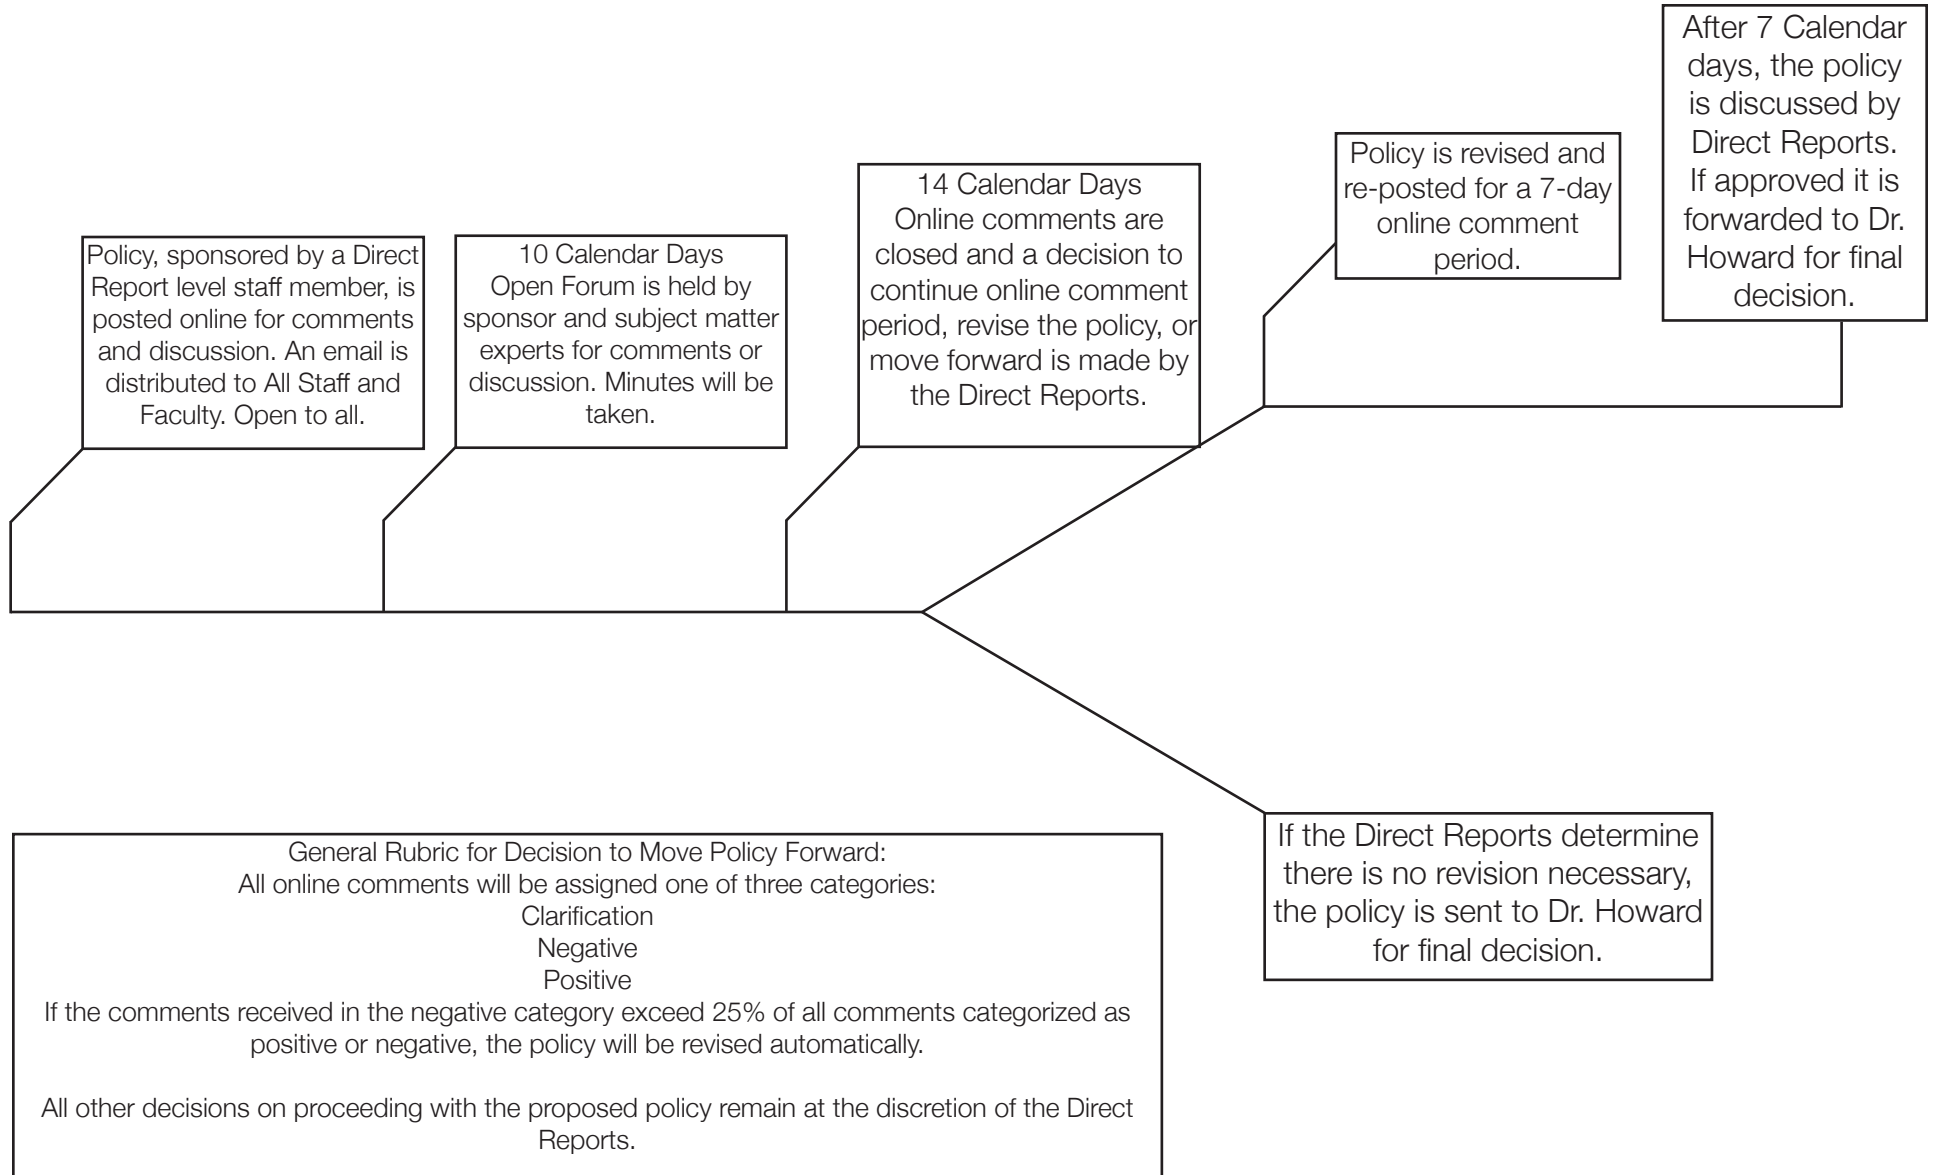

Pilot Policy Process for Clover Park Technical College

* Timelines will be flexible if they occur over a holiday period.