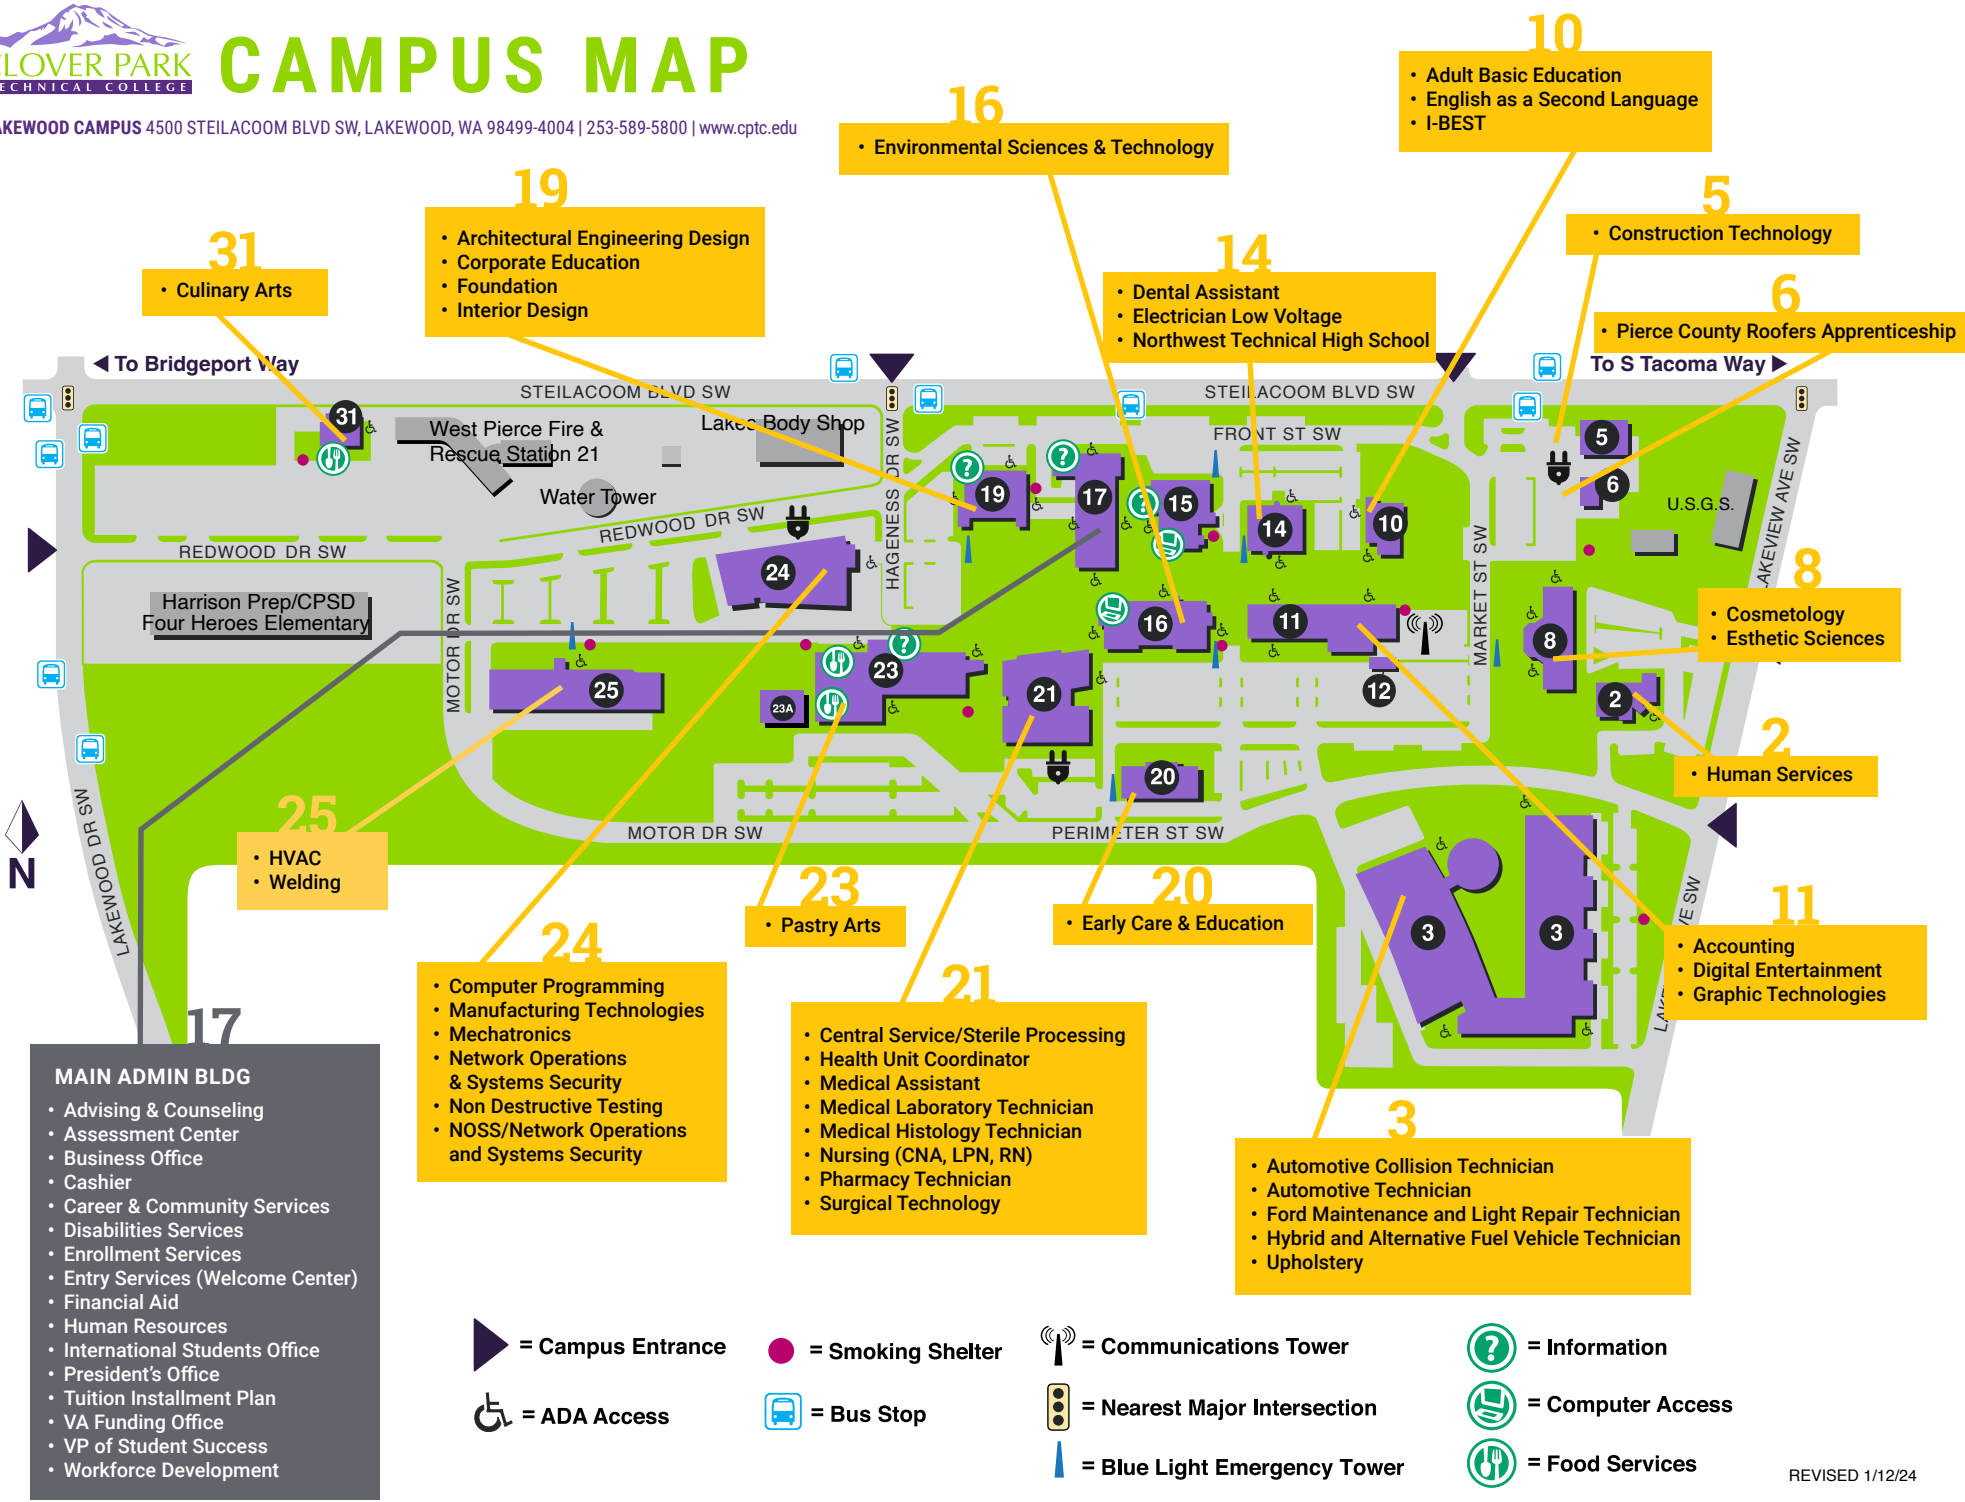

# CAMPUS MAP

LAKEWOOD CAMPUS 4500 STEILACOOM BLVD SW, LAKEWOOD, WA 98499-4004 | 253-589-5800 | www.cptc.edu

**31**  
• Culinary Arts

**19**  
• Architectural Engineering Design  
• Corporate Education  
• Foundation  
• Interior Design

**6**  
• Pierce County Roofers Apprenticeship

Harrison Prep/CPSD  
Four Heroes Elementary

**25**  
• HVAC  
• Welding

**8**  
• Cosmetology  
• Esthetic Sciences

**2**  
• Human Services

**23**  
• Pastry Arts

**20**  
• Early Care & Education

**11**  
• Accounting  
• Digital Entertainment  
• Graphic Technologies

**24**  
• Computer Programming  
• Manufacturing Technologies  
• Mechatronics  
• Network Operations & Systems Security  
• Non Destructive Testing  
• NOSS/Network Operations and Systems Security

- ▶ = Campus Entrance
- = Smoking Shelter
- 📶 = Communications Tower
- ❓ = Information
- ♿ = ADA Access
- 🚌 = Bus Stop
- 📶 = Nearest Major Intersection
- 🖥️ = Computer Access
- 🚓 = Blue Light Emergency Tower
- 🍴 = Food Services