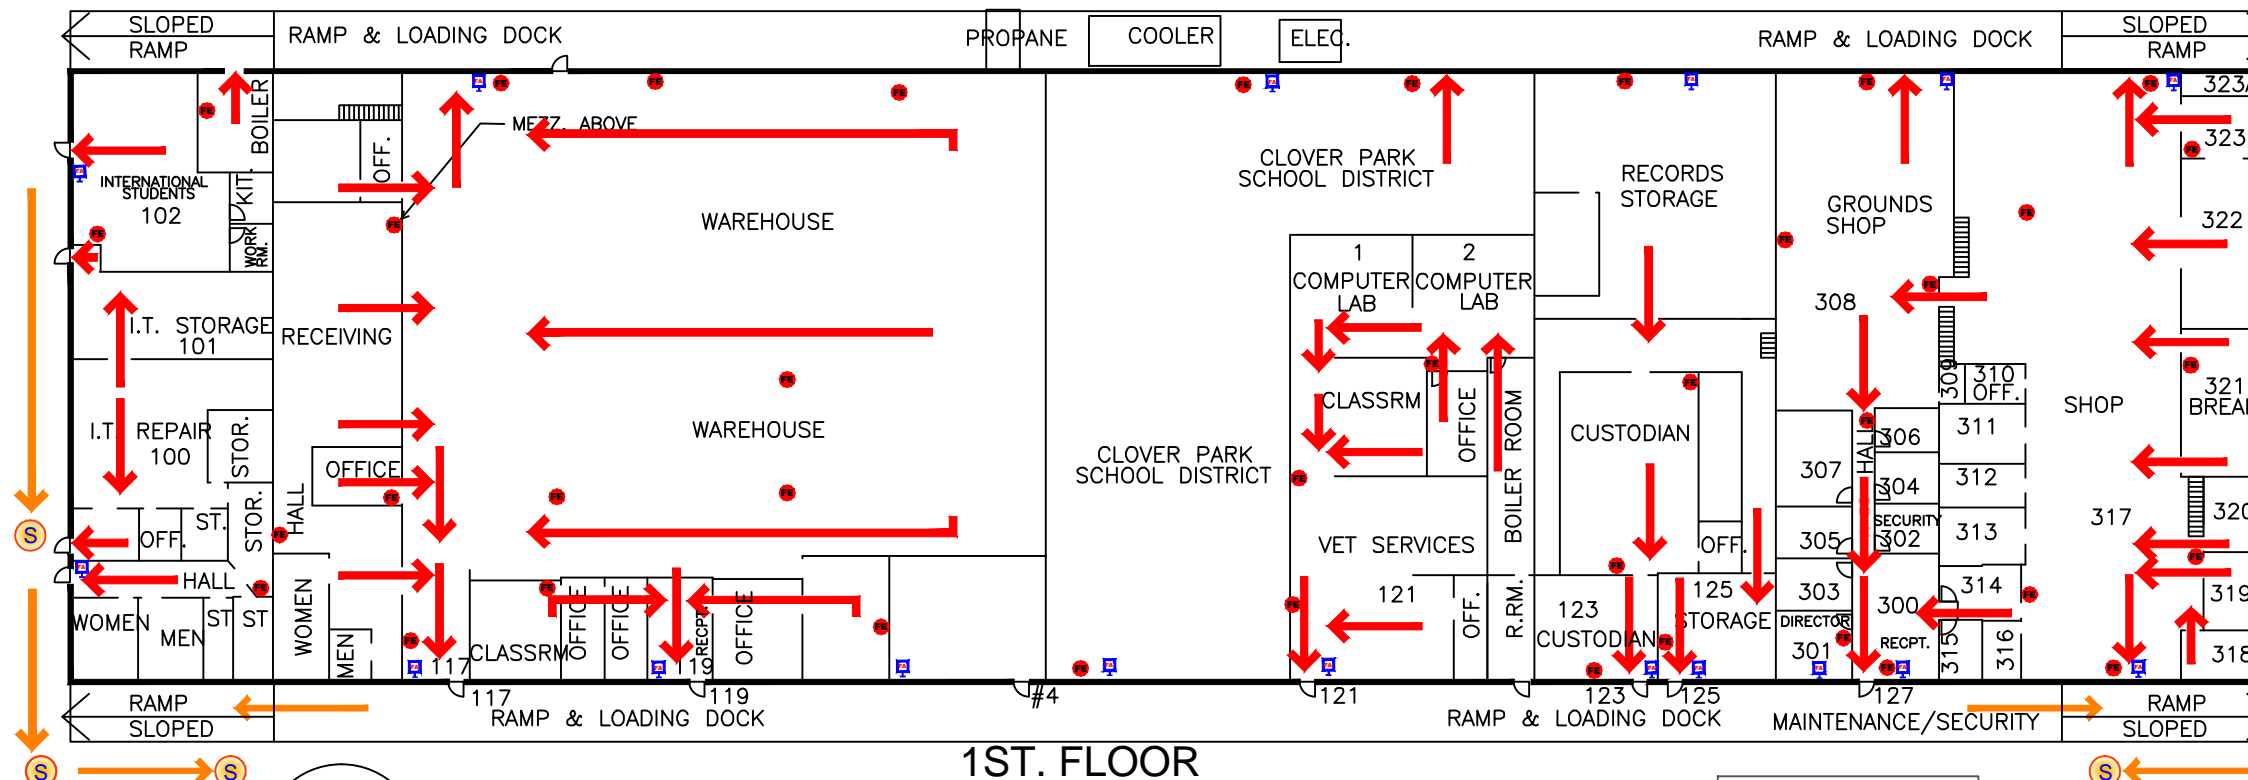

BLDG 22 MEZZANINE

FIRE EXITS ***BUILDING 22*** **1ST. FLOOR & MEZZ**

1ST. FLOOR

FIRE EXITS ***BUILDING 22*** **1ST. FLOOR & MEZZ.**

- YOU ARE HERE
- FIRE EXTINGUISHER
- FIRE ALARM PULL STATION
- EXIT PATH
- GATHERING AREA

GATHERING AREAS PLAN REVISED 9-17-09

LEGEND

DESIGNATED AREA "S"

- YOU ARE HERE
- FIRE EXTINGUISHER
- FIRE ALARM PULL STATION
- EXIT PATH
- GATHERING AREA