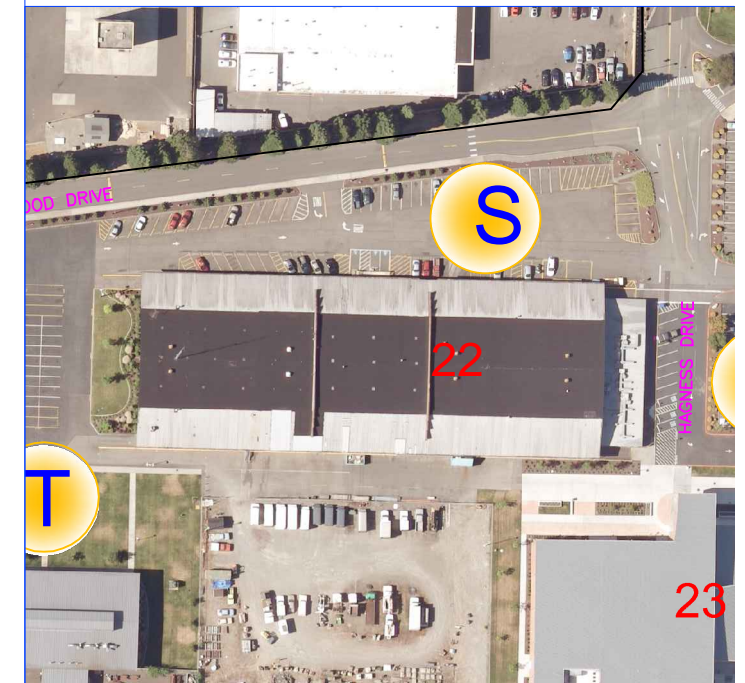

BLDG 22 MEZZANINE

FIRE EXITS ***BUILDING 22*** **1ST. FLOOR & MEZZ**

1ST. FLOOR

FIRE EXITS ***BUILDING 22*** **1ST. FLOOR & MEZZ.**

- YOU ARE HERE
- FIRE EXTINGUISHER
- FIRE ALARM PULL STATION
- EXIT PATH
- GATHERING AREA

GATHERING AREAS PLAN REVISED 9-17-09

LEGEND

DESIGNATED AREA "S"

- YOU ARE HERE
- FIRE EXTINGUISHER
- FIRE ALARM PULL STATION
- EXIT PATH
- GATHERING AREA