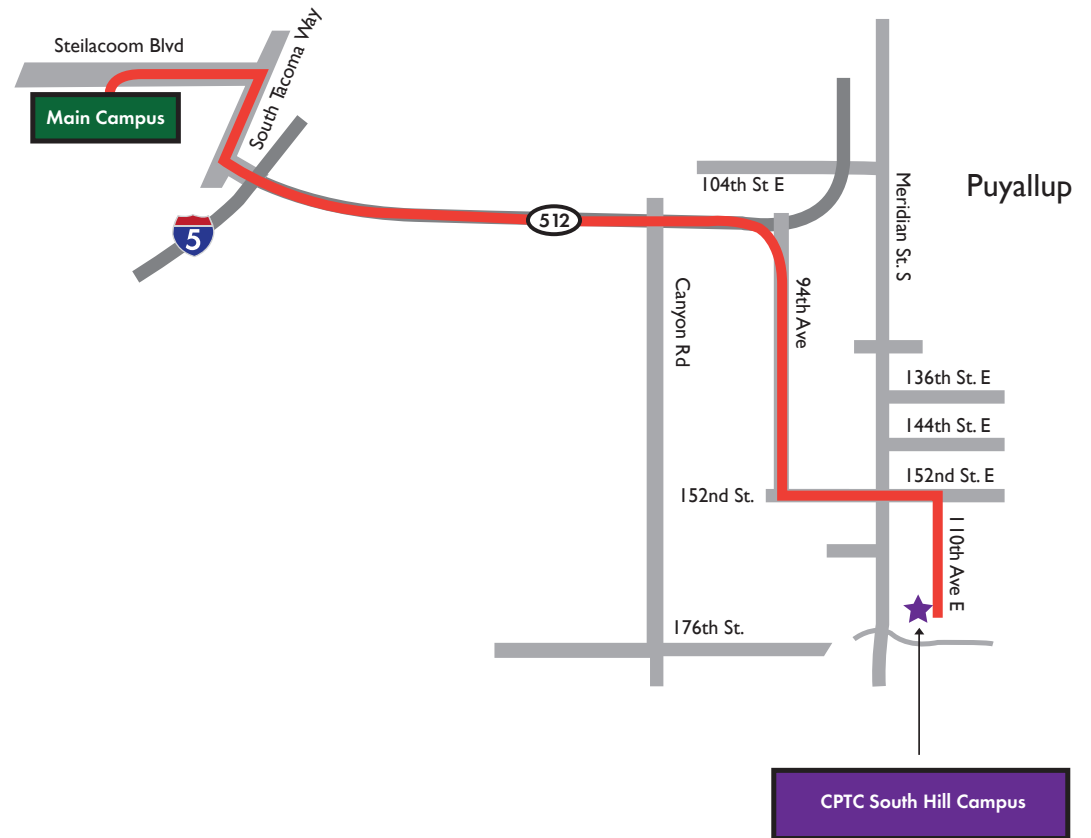

# SOUTH HILL CAMPUS DRIVING DIRECTIONS

## CLOVER PARK TECHNICAL COLLEGE

1. From I-5 North or South take HWY 512 East
2. Exit right at 94th Ave
3. When 94th dead ends turn left onto 152 St East
4. Turn right onto 110th Ave East
5. Turn right into the Clover Park Technical College Aviation parking lot.