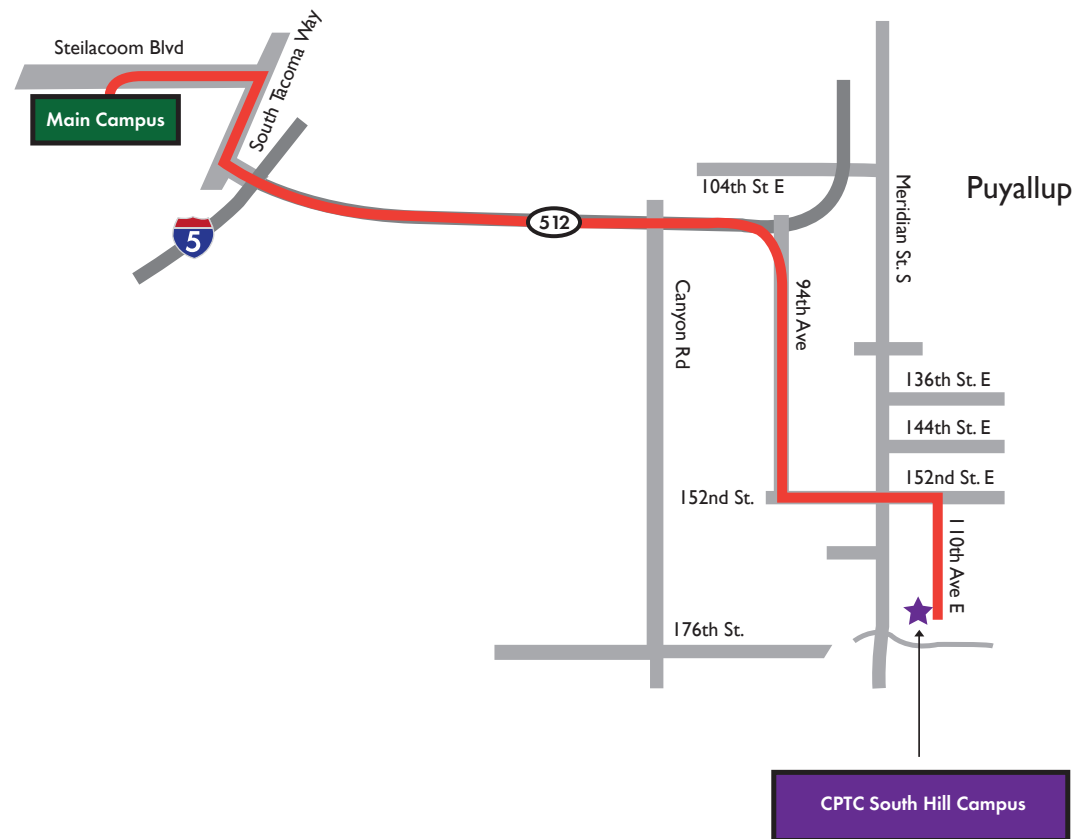

## Lakewood Campus to South Hill Campus Driving Directions

1. Turn right onto Steilacoom Blvd
2. Turn right onto South Tacoma Way
3. Turn left onto Hwy 512 East
4. Exit right at 94th Ave
5. When 94th dead ends turn left onto 152 St East
6. Turn right onto 110th Ave East
7. Turn right into the Clover Park Technical College Aviation parking lot.