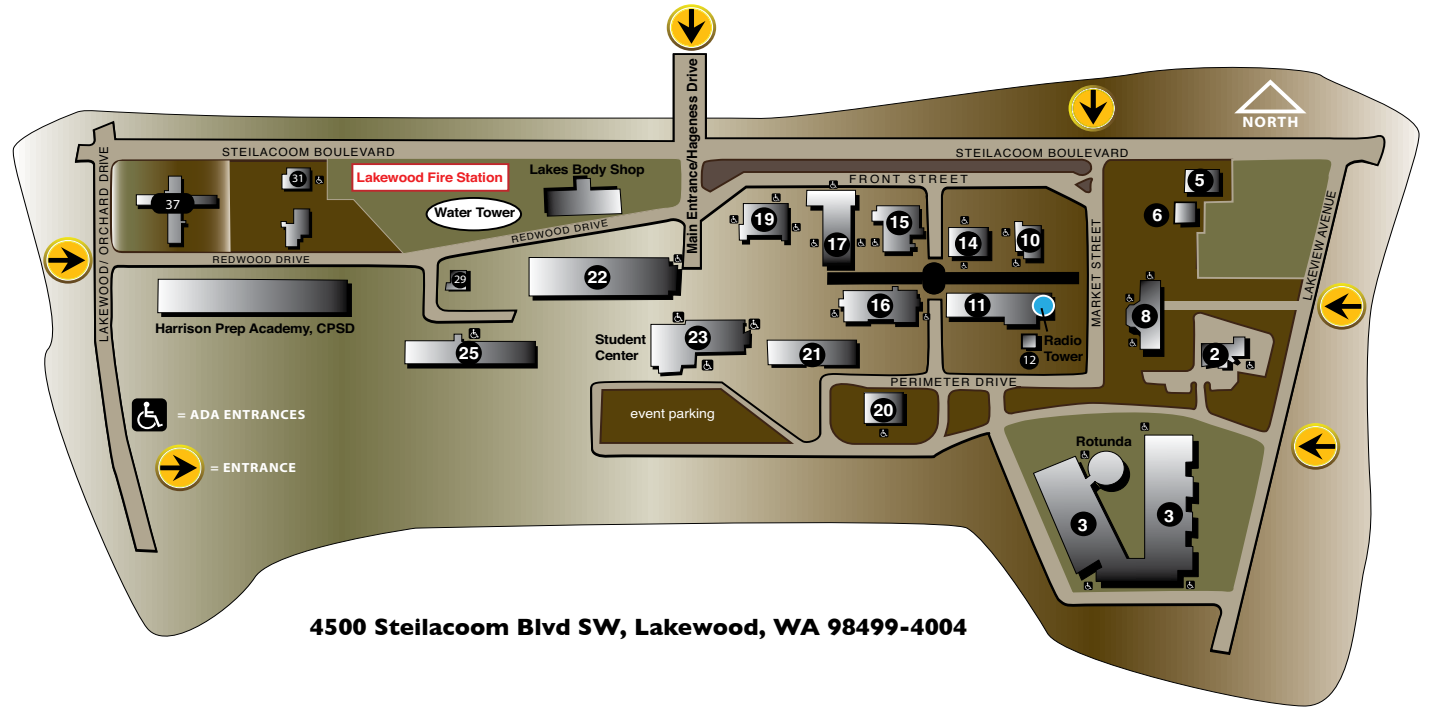

www.cptc.edu
253.589.5800

SHC = South Hill Campus

WiFi = located in select areas of these buildings.

WIRELESS NETWORK = cptc PASSWORD = free

4500 Steilacoom Blvd SW, Lakewood, WA 98499-4004

Accounting	10	WiFi	Early Care & Education	10	WiFi	Nursing Programs	2
Aerospace Composite Technician	SHC		Electrician Low Voltage Fire/Security	16	WiFi	NW Career & Technical High School	14
Administrative Offices	17	WiFi	eLearning	16	WiFi	Operations/Facilities	17
Adult Basic Education	37		Environmental Sciences & Technology	16	WiFi	Parking	23
Advising	17	WiFi	Esthetic Sciences	8	WiFi	Pastry Arts	23
Architectural Engineering Design	19	WiFi	Expressions Apparel	23	WiFi	Personal Care Services	8
Assessment Center	17	WiFi	Financial Aid	17	WiFi	Pharmacy Technician	11
Associated Student Government	23	WiFi	Foundation	19	WiFi	Pierce County Television	11
Aviation Maintenance Technician	SHC		GED Testing	17	WiFi	Pierce County Television Offices	12
Automotive Programs	3	WiFi	Graphic Technologies	11	WiFi	President's Office	17
Boardroom	3/Rotunda	WiFi	Head Start	20		Professional Pilot	SHC
Bookstore	23	WiFi	Health Unit Coordinator	10		Radio Station (KVTI)	11
Business Office	17	WiFi	Heating/Air Conditioning Service Technician	25		Rainier Room Cafe/ Culinary Arts	31
Business Support Services	10	WiFi	Hemodialysis	16	WiFi	Resource Center (Library)	15
CAD Laboratory	19	WiFi	Human Resources	17	WiFi	Restaurant Operations Program	31
Cafeteria/Esspresso	23	WiFi	Human Services Program	10	WiFi	Rotunda	3
Career Center	17	WiFi	IBEST	37	WiFi	Security Office	22
Central Service/Sterile Processing	37		Instruction	17	WiFi	Self Paced Computer Lab	10
Child Development Center	20		Interior Design	19	WiFi	Shipping/Receiving	22
College Relations (Building 11 in KVTI Offices)	17	WiFi, 11	International Programs	22		South Sound Washington Business Center	19
Computer Applications	10	WiFi	KVTI Radio Station	11	WiFi	Student Center	23
Computer Information Technology	16	WiFi	Lakewood Chamber of Commerce	19	WiFi	Student Programs and ASG	23
Computer Networking & Information Systems Security	16	WiFi	Learning Lab	17	WiFi	Student Records	17
Conference Center	23	WiFi	Library	15	WiFi	Student Services	17
Conference Center Event Parking	23	WiFi	Maintenance Office/Shop	22		Studio A	11
Construction – Residential/Sustainable Building	5		Manufacturing Technologies	25	WiFi	Studio B	11
Continuing Education	19	WiFi	Massage Studies Lab	8	WiFi	Surgical Technology	14
Cosmetology	8	WiFi	Massage Studies Classroom	8	WiFi	Tutoring Center	15
Counseling/Advising	17	WiFi	Material Science: Non Destructive Testing	25		Veterans Resource Center	22
Culinary Arts	31	WiFi	Math Labs	16/15	WiFi	Video Teleconference Center	23
Custodial Services	22		Media Design & Production	11	WiFi	Welding Technology	25
Customer Service/Call Center Specialist	10	WiFi	Medical Assistant	37	WiFi	Worker Retraining	17
Dental Assistant	14	WiFi, 10	Medical Histology Technician	16	WiFi	WorkFirst Learning Center	16
Dental Business Administrative Specialist	Online		Medical Laboratory Technician	14		Workforce Training & Development	16