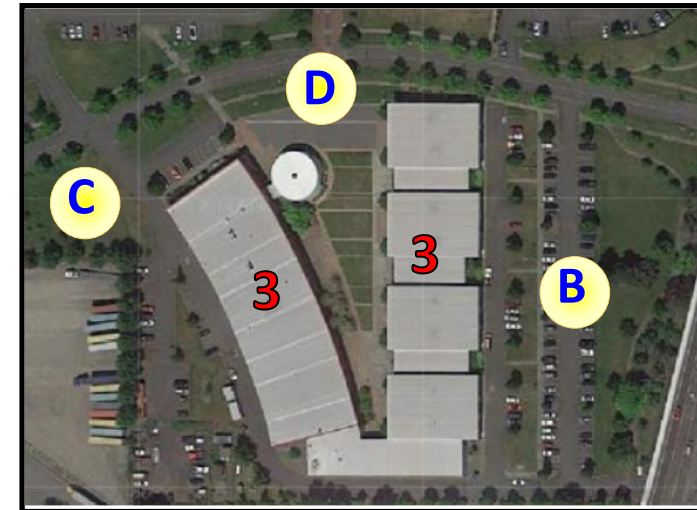

FIRE EXIT PLAN

BUILDING 3

REV. 04-21-2022

GATHERING AREAS PLAN
REVISED 04-21-2022

NORTH

LEGEND

B

C

D

DESIGNATED AREAS B, C, D

 FIRE EXTINGUISHER

 FIRE ALARM PULL STATION

SITE GATHERING AREA

IN THE EVENT OF AN EMERGENCY
EXIT THE BUILDING SAFELY
GATHER IN DESIGNATED AREAS
AWAIT FURTHER INSTRUCTIONS

C

D